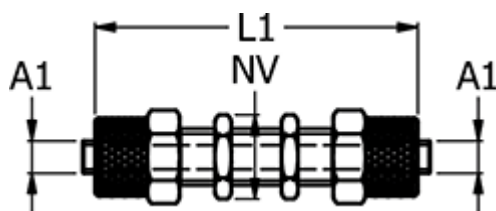

Article number: 586125005

Description: Push-on fitting 12.500-5, metal Ø5/3
Bulkhead

Measures

Hose diameter A1 = 5/3

L1 = 40

NV = 9

Thread A2 = M7x0,75